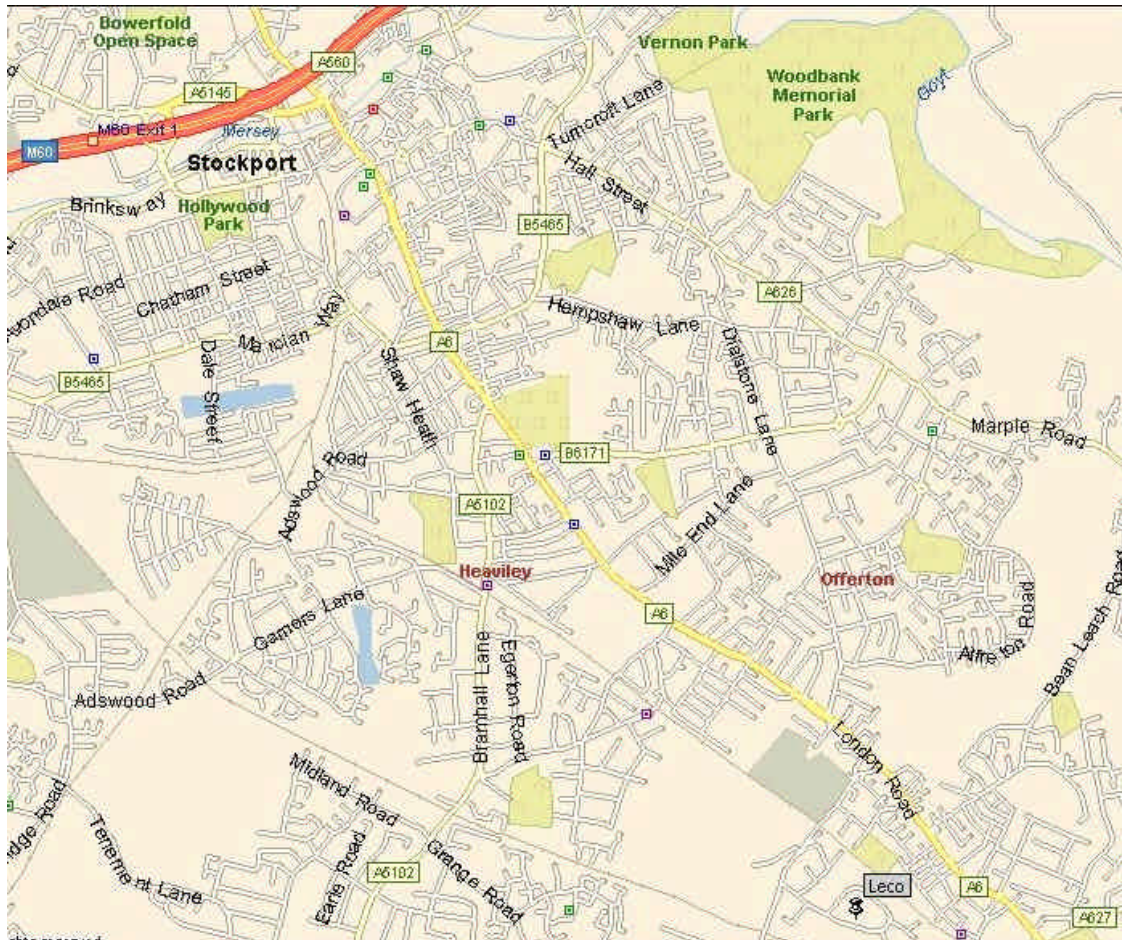

LECO Instruments (UK) Ltd, Newby Road Industrial Estate, Hazel Grove, SK7 5DA

DIRECTIONS TO LECO INSTRUMENTS (UK) LTD FROM M60

Leave at **Junction 1 (Pyramid Junction) M60** following the signs to “**Stockport Town Centre**” ie. **2nd exit off the roundabout**. At the next roundabout take **2nd exit** again (under viaduct). At traffic lights turn right onto the **A6** towards Buxton.

Approximately three miles from Stockport Town Centre, you enter Hazel Grove.

At the large set of traffic lights, sign-posted Stepping Hill Hospital, position your car in the middle lane. At the next set of traffic lights, position for turning right. The Phoenix public house is on the right hand side at the lights, Sainsbury’s Supermarket on the left-hand side. This is Bramhall Moor Lane.

Continue down over the bridge passing Stepping Hill Hospital on the right. Turn left after about 100m into Newby Road. Leco is on the corner of the second road on the left.

If you need further help please do not hesitate to contact the office on 0161 487 5900